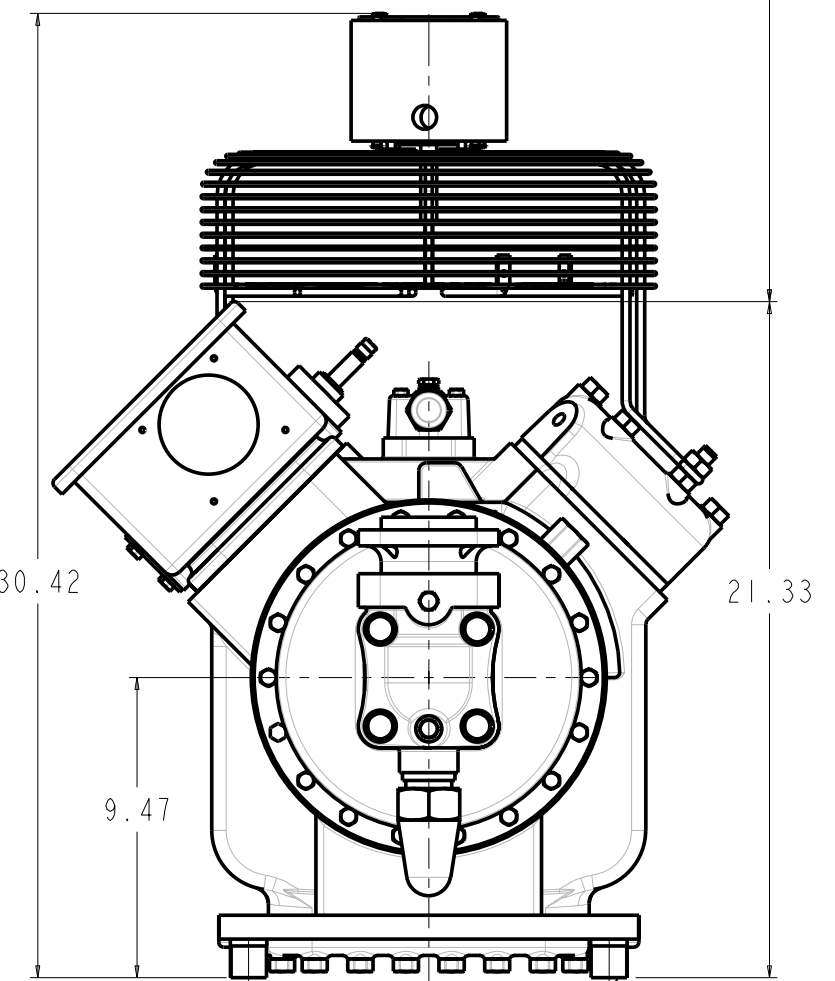

MODELS REPRESENTED	CFM	HP
06ER450	50.3	15

* ALL DIMENSIONS SHOWN IN INCHES

MAX HEIGHT SUMMARY TABLE

UNLOADER	HEAD FAN	MAX HEIGHT(INCHES)
NONE	NO	21.33
ELECTRIC	NO	21.33
PRESSURE	NO	21.37
N/A	YES	30.42

* MAXIMUM HEIGHT SHOWN FOR VARIOUS COMPRESSOR CONFIGURATIONS

* SEE ABOVE TABLE FOR OTHER COMPRESSOR CONFIGURATION

SOLID MOUNT SPACER (4X)
30HR070-1071 AS SHOWN
SEE DETAIL ON SHEET 2

MODELS REPRESENTED	CFM	HP
06ER450	50.3	15

* ALL DIMENSIONS SHOWN IN INCHES

BOTTOM VIEW
MOUNTING BOLT PATTERN

SCALE 2.000

SOLID MOUNT
30HR070.1071

ELECTRICAL BOX