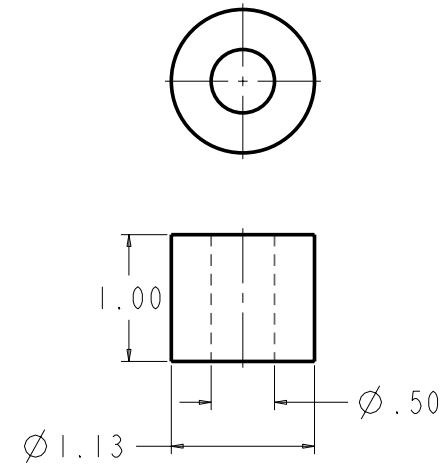

MODELS REPRESENTED	CFM	HP
06ER450	50.3	15

* ALL DIMENSIONS SHOWN IN INCHES

MAX HEIGHT SUMMARY TABLE

UNLOADER	HEAD FAN	MAX HEIGHT(INCHES)
NONE	NO	21.33
ELECTRIC	NO	21.33
PRESSURE	NO	21.37
N/A	YES	30.42

* MAXIMUM HEIGHT SHOWN FOR VARIOUS COMPRESSOR CONFIGURATIONS

* SEE ABOVE TABLE FOR OTHER COMPRESSOR CONFIGURATION

SOLID MOUNT SPACER (4X)
30HR070-1071 AS SHOWN
SEE DETAIL ON SHEET 2

MODELS REPRESENTED	CFM	HP
06ER450	50.3	15

* ALL DIMENSIONS SHOWN IN INCHES

BOTTOM VIEW
MOUNTING BOLT PATTERN

SCALE 2.000

SOLID MOUNT
30HR070.1071

ELECTRICAL BOX