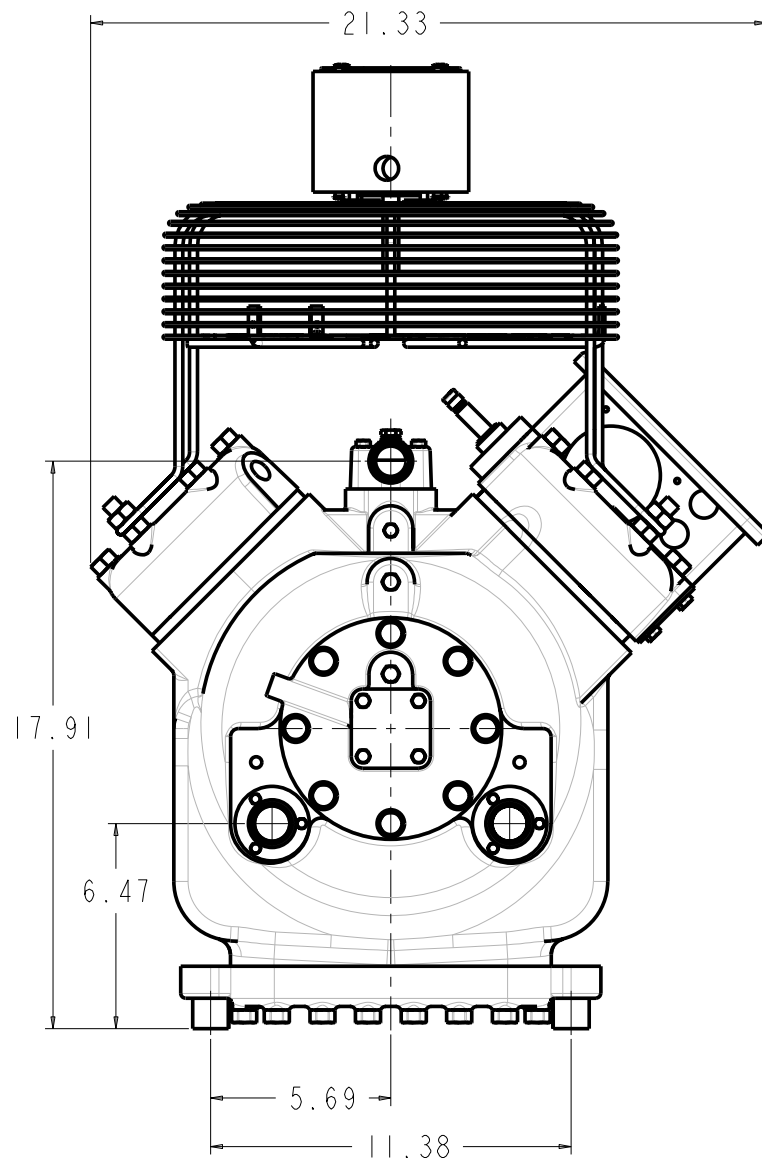

MODELS REPRESENTED	CFM	HP
06ER450	50.3	15

* ALL DIMENSIONS SHOWN IN INCHES

MAX HEIGHT SUMMARY TABLE

UNLOADER	HEAD FAN	MAX HEIGHT(INCHES)
NONE	NO	21.33
ELECTRIC	NO	21.33
PRESSURE	NO	21.37
N/A	YES	30.42

* MAXIMUM HEIGHT SHOWN FOR VARIOUS COMPRESSOR CONFIGURATIONS

* SEE ABOVE TABLE FOR OTHER COMPRESSOR CONFIGURATION

SOLID MOUNT SPACER (4X)
30HR070-1071 AS SHOWN
SEE DETAIL ON SHEET 2

MODELS REPRESENTED	CFM	HP
06ER450	50.3	15

* ALL DIMENSIONS SHOWN IN INCHES

BOTTOM VIEW
MOUNTING BOLT PATTERN

SCALE 2.000

SOLID MOUNT
30HR070.1071

ELECTRICAL BOX