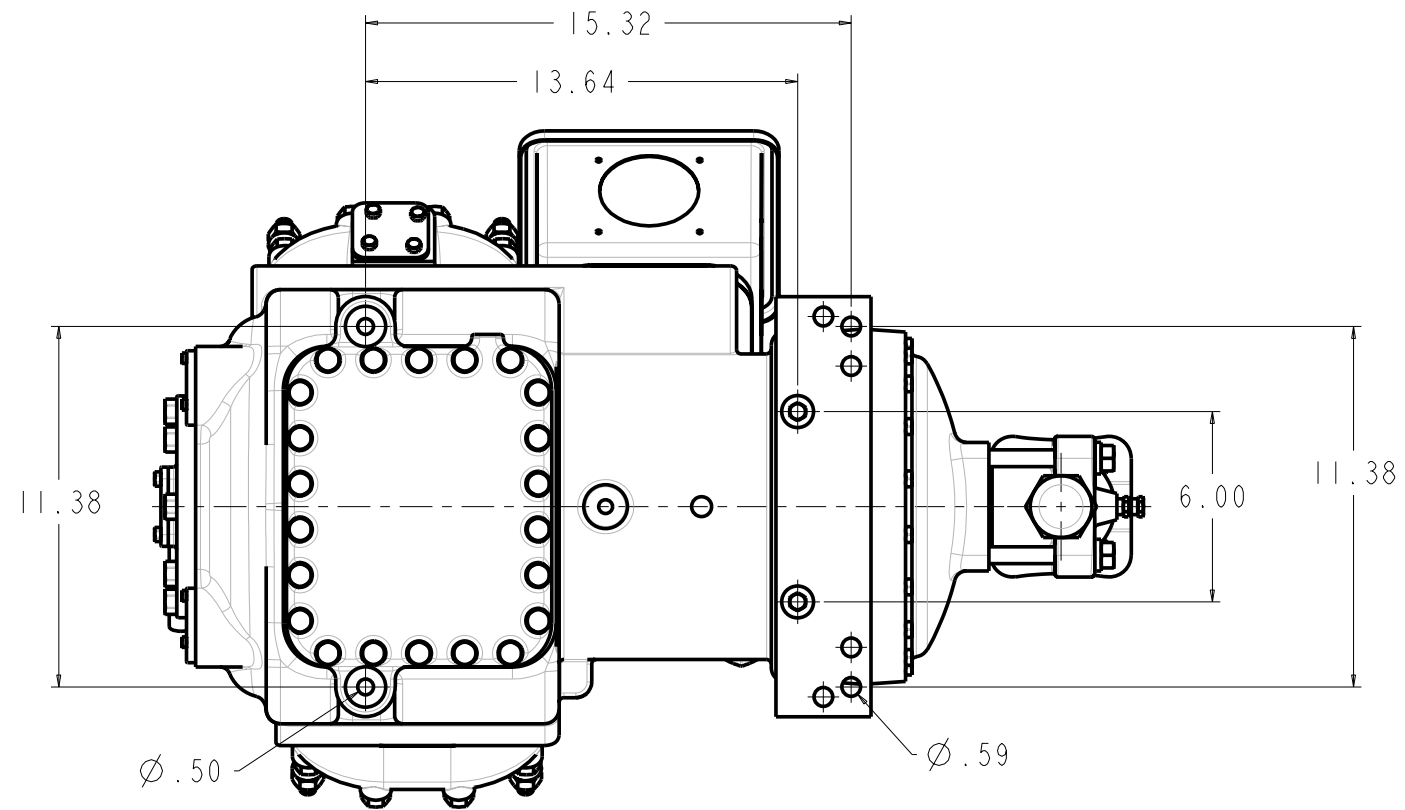

MODELS REPRESENTED	CFM	HP
06ER450	50.3	15

* ALL DIMENSIONS SHOWN IN INCHES

MAX HEIGHT SUMMARY TABLE

UNLOADER	HEAD FAN	MAX HEIGHT(INCHES)
NONE	NO	21.33
ELECTRIC	NO	21.33
PRESSURE	NO	21.37
N/A	YES	30.42

* MAXIMUM HEIGHT SHOWN FOR VARIOUS COMPRESSOR CONFIGURATIONS

* SEE ABOVE TABLE FOR OTHER COMPRESSOR CONFIGURATION

SOLID MOUNT SPACER (4X)
30HR070-1071 AS SHOWN
SEE DETAIL ON SHEET 2

MODELS REPRESENTED	CFM	HP
06ER450	50.3	15

* ALL DIMENSIONS SHOWN IN INCHES

BOTTOM VIEW
MOUNTING BOLT PATTERN

SCALE 2.000

SOLID MOUNT
30HR070.1071

ELECTRICAL BOX