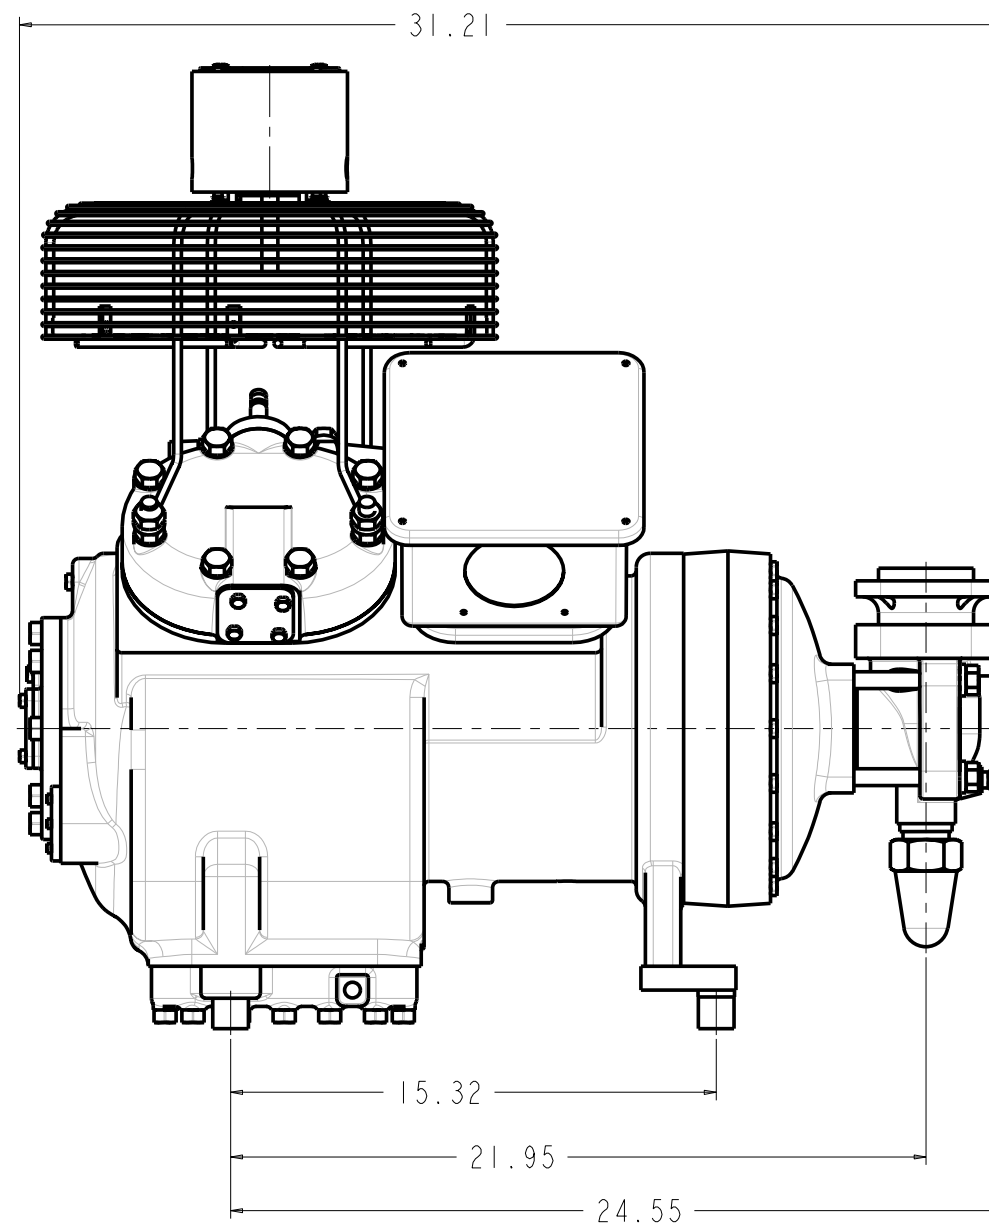

MODELS REPRESENTED	CFM	HP
06ER450	50.3	15

* ALL DIMENSIONS SHOWN IN INCHES

MAX HEIGHT SUMMARY TABLE

UNLOADER	HEAD FAN	MAX HEIGHT(INCHES)
NONE	NO	21.33
ELECTRIC	NO	21.33
PRESSURE	NO	21.37
N/A	YES	30.42

* MAXIMUM HEIGHT SHOWN FOR VARIOUS COMPRESSOR CONFIGURATIONS

* SEE ABOVE TABLE FOR OTHER COMPRESSOR CONFIGURATION

SOLID MOUNT SPACER (4X)
30HR070-1071 AS SHOWN
SEE DETAIL ON SHEET 2

MODELS REPRESENTED	CFM	HP
06ER450	50.3	15

* ALL DIMENSIONS SHOWN IN INCHES

BOTTOM VIEW
MOUNTING BOLT PATTERN

SCALE 2.000

SOLID MOUNT
30HR070.1071

ELECTRICAL BOX