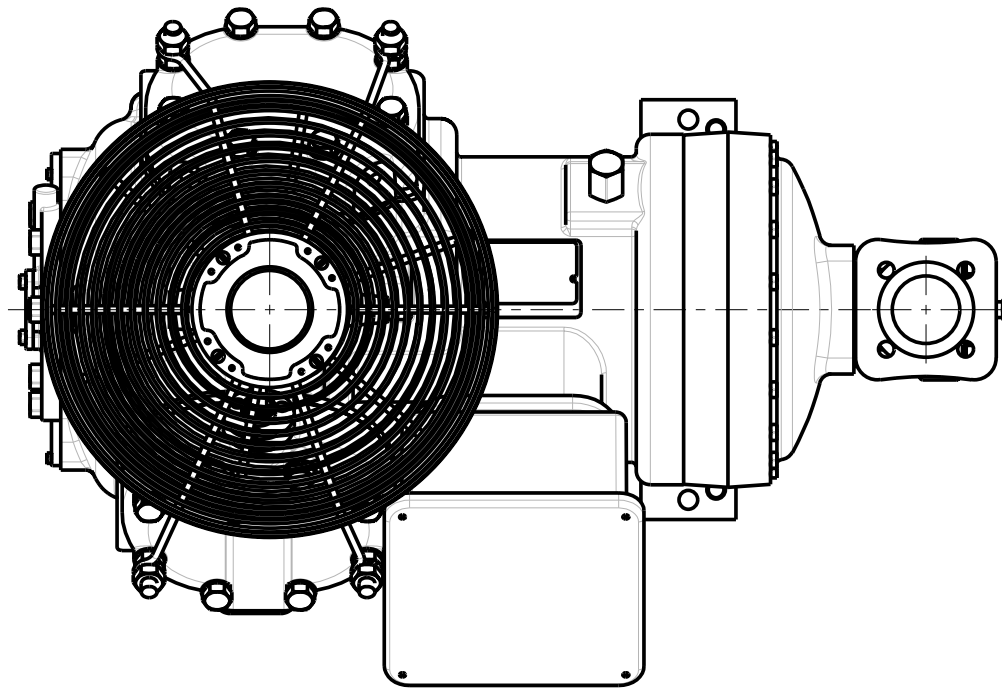

MODELS REPRESENTED	CFM	HP
06ER450	50.3	15

* ALL DIMENSIONS SHOWN IN INCHES

MAX HEIGHT SUMMARY TABLE

UNLOADER	HEAD FAN	MAX HEIGHT(INCHES)
NONE	NO	21.33
ELECTRIC	NO	21.33
PRESSURE	NO	21.37
N/A	YES	30.42

* MAXIMUM HEIGHT SHOWN FOR VARIOUS COMPRESSOR CONFIGURATIONS

* SEE ABOVE TABLE FOR OTHER COMPRESSOR CONFIGURATION

SOLID MOUNT SPACER (4X)
30HR070-1071 AS SHOWN
SEE DETAIL ON SHEET 2

MODELS REPRESENTED	CFM	HP
06ER450	50.3	15

* ALL DIMENSIONS SHOWN IN INCHES

BOTTOM VIEW
MOUNTING BOLT PATTERN

SCALE 2.000

SOLID MOUNT
30HR070.1071

ELECTRICAL BOX