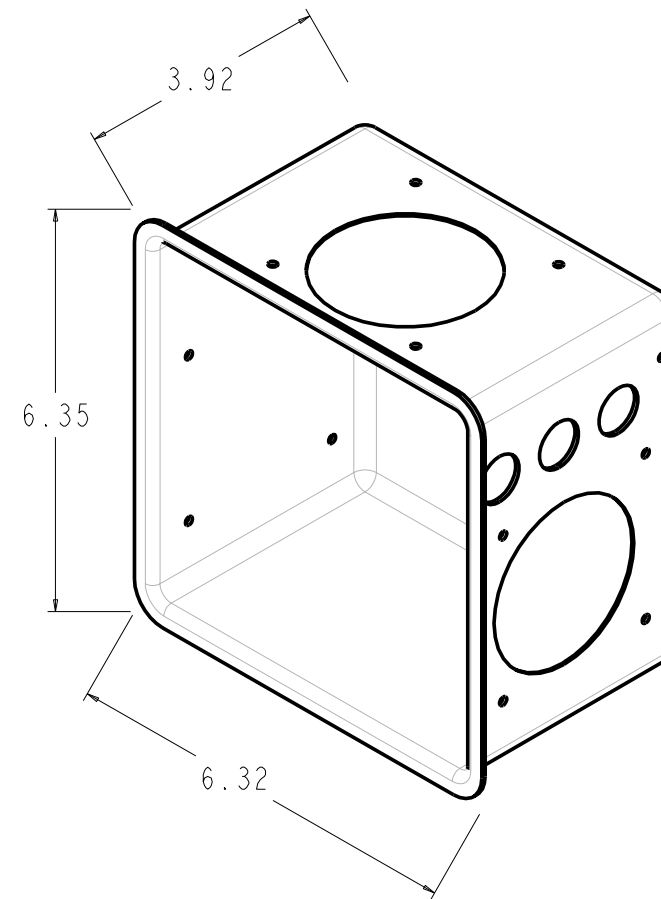

MODELS REPRESENTED	CFM	HP
06ER450	50.3	15

* ALL DIMENSIONS SHOWN IN INCHES

MAX HEIGHT SUMMARY TABLE

UNLOADER	HEAD FAN	MAX HEIGHT(INCHES)
NONE	NO	21.33
ELECTRIC	NO	21.33
PRESSURE	NO	21.37
N/A	YES	30.42

* MAXIMUM HEIGHT SHOWN FOR VARIOUS COMPRESSOR CONFIGURATIONS

* SEE ABOVE TABLE FOR OTHER COMPRESSOR CONFIGURATION

SOLID MOUNT SPACER (4X)
30HR070-1071 AS SHOWN
SEE DETAIL ON SHEET 2

MODELS REPRESENTED	CFM	HP
06ER450	50.3	15

* ALL DIMENSIONS SHOWN IN INCHES

BOTTOM VIEW
MOUNTING BOLT PATTERN

SCALE 2.000

SOLID MOUNT
30HR070.1071

ELECTRICAL BOX