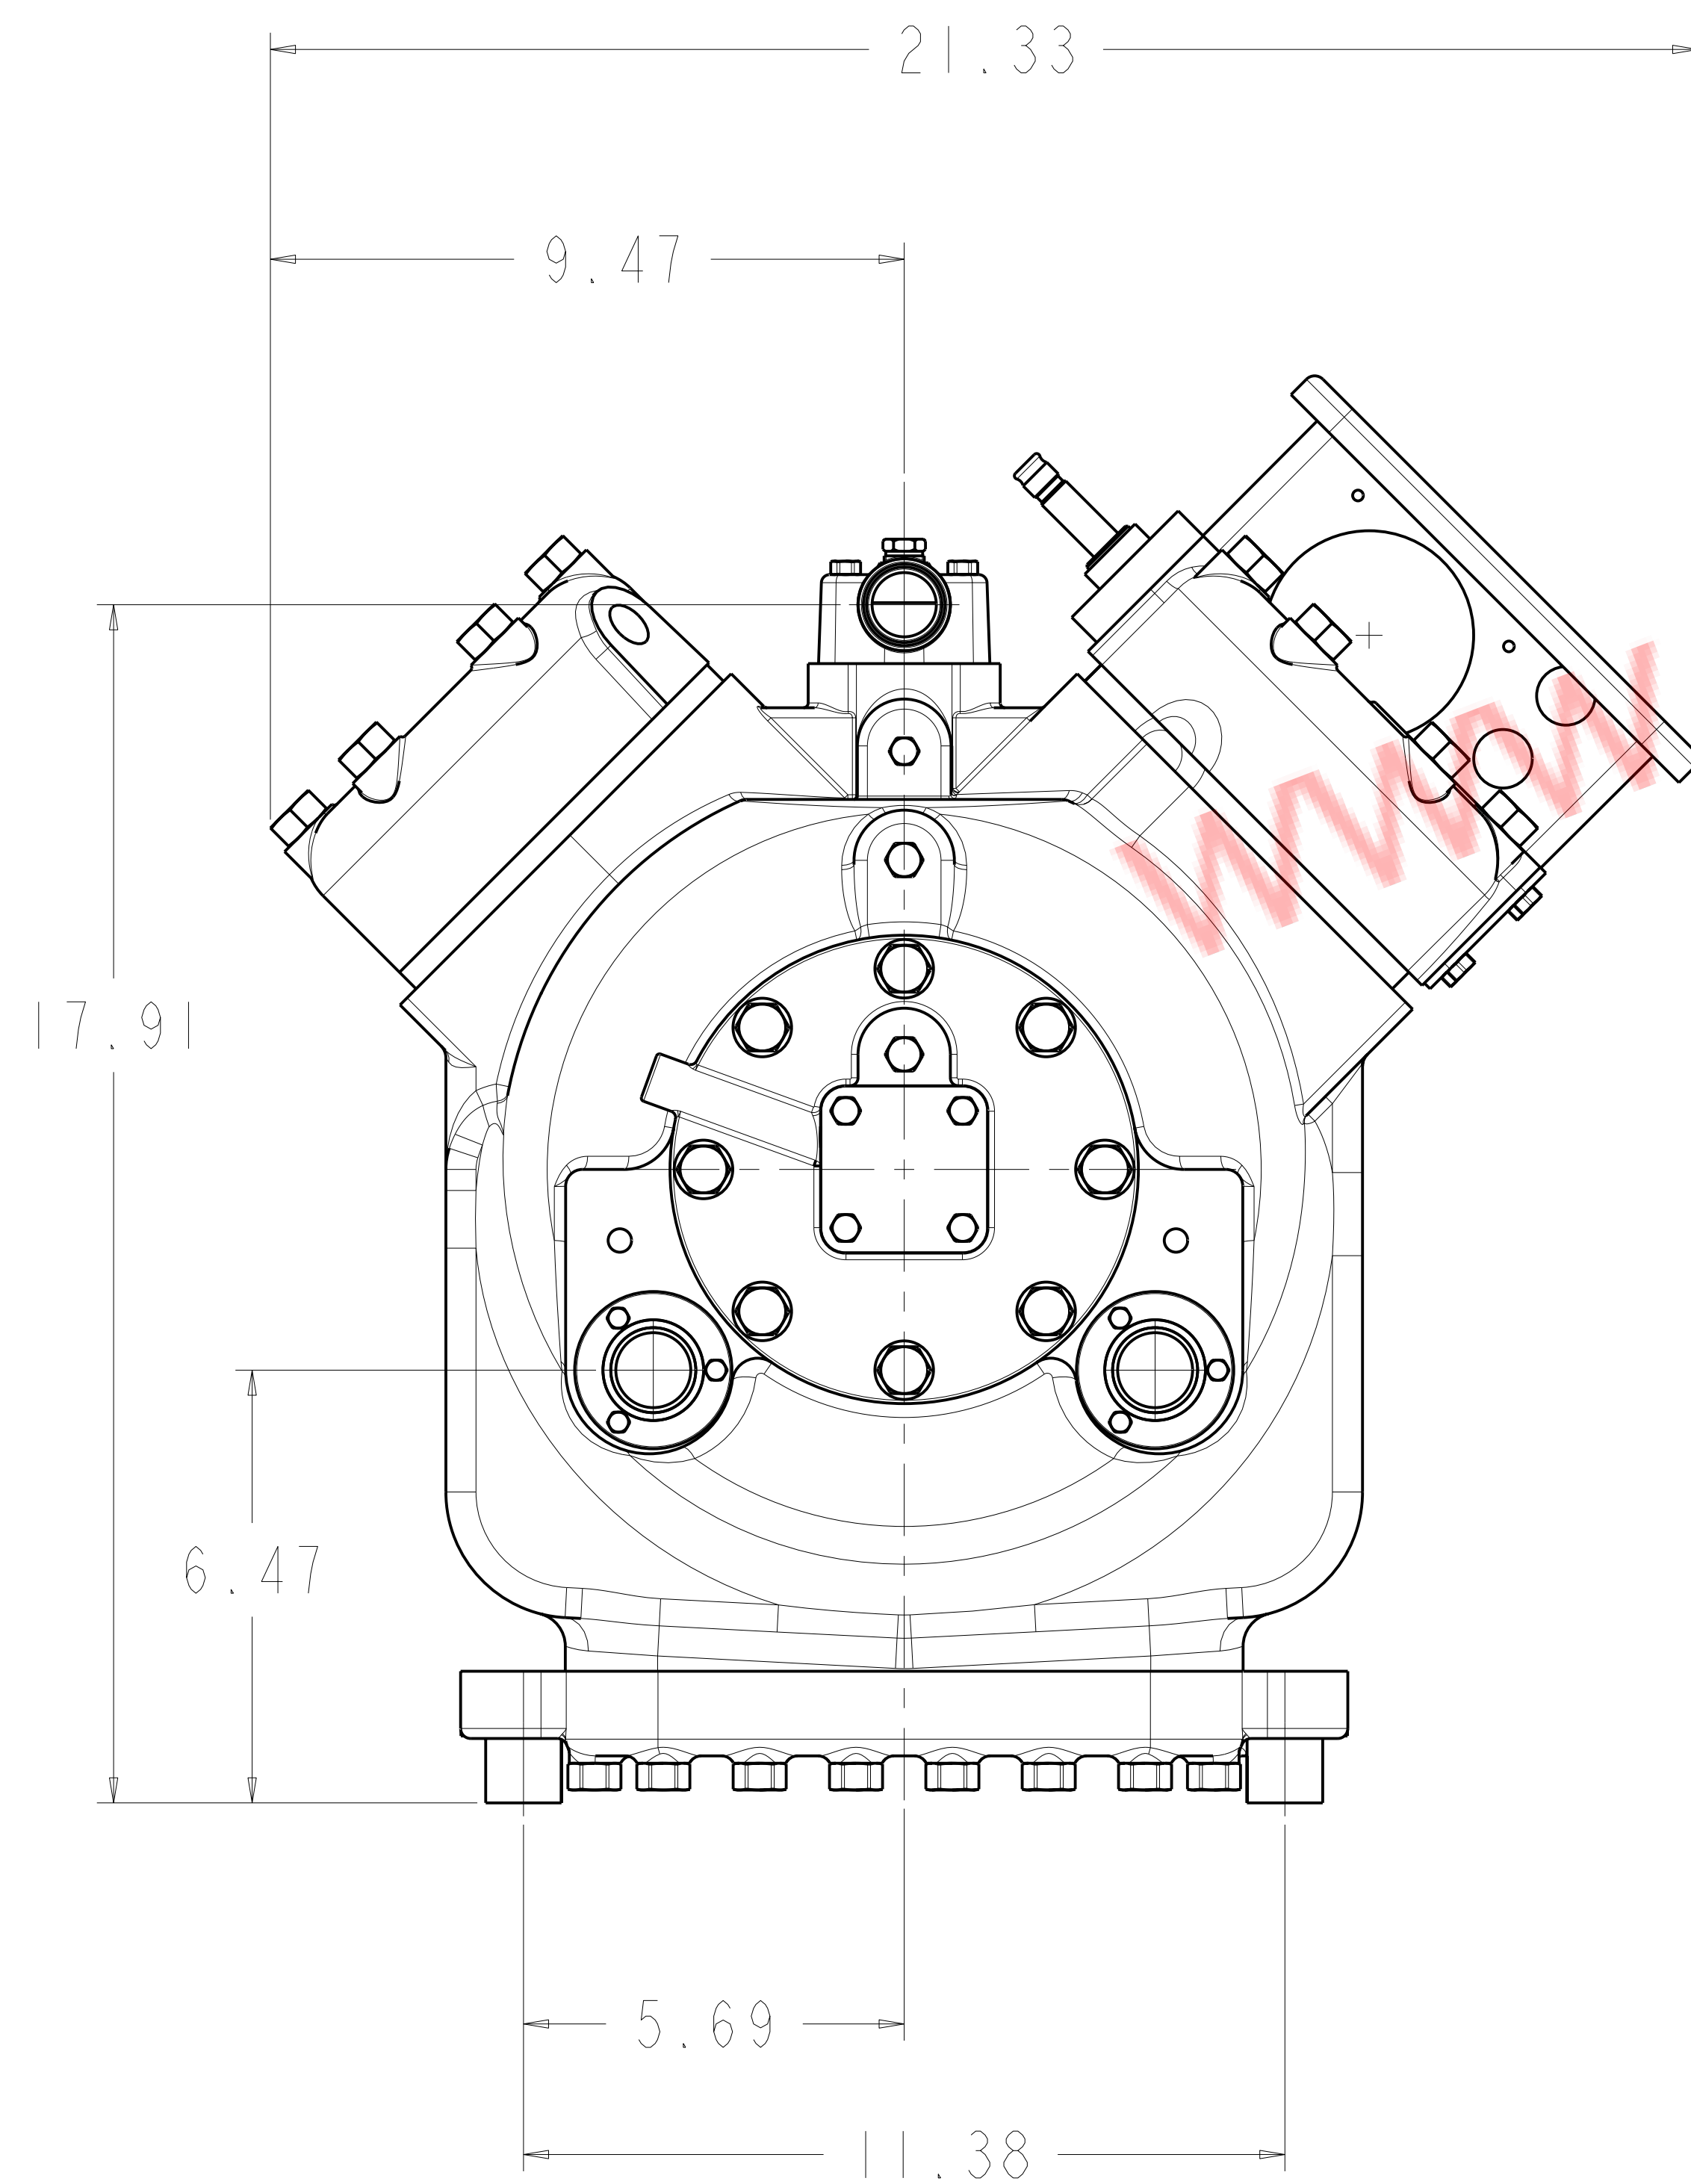

MODELS REPRESENTED	CFM	HP
06EA550	50.3	20

* ALL DIMENSIONS SHOWN IN INCHES

MAX HEIGHT SUMMARY TABLE

UNLOADER	HEAD FAN	MAX HEIGHT(INCHES)
NONE	NO	21.33
ELECTRIC	NO	21.33
PRESSURE	NO	21.37

* MAXIMUM HEIGHT SHOWN FOR VARIOUS COMPRESSOR CONFIGURATIONS

* SEE ABOVE TABLE FOR OTHER COMPRESSOR CONFIGURATION

SOLID MOUNT SPACER (4X)
30HR070-1071 AS SHOWN
SEE DETAIL ON SHEET 2

MODELS REPRESENTED	CFM	HP
06EA550	50.3	20

* ALL DIMENSIONS SHOWN IN INCHES

**BOTTOM VIEW
MOUNTING BOLT PATTERN**

SCALE 2.000

**SOLID MOUNT
30HR070 1071**

ELECTRICAL BOX

www.carrierscrewcompressors.com