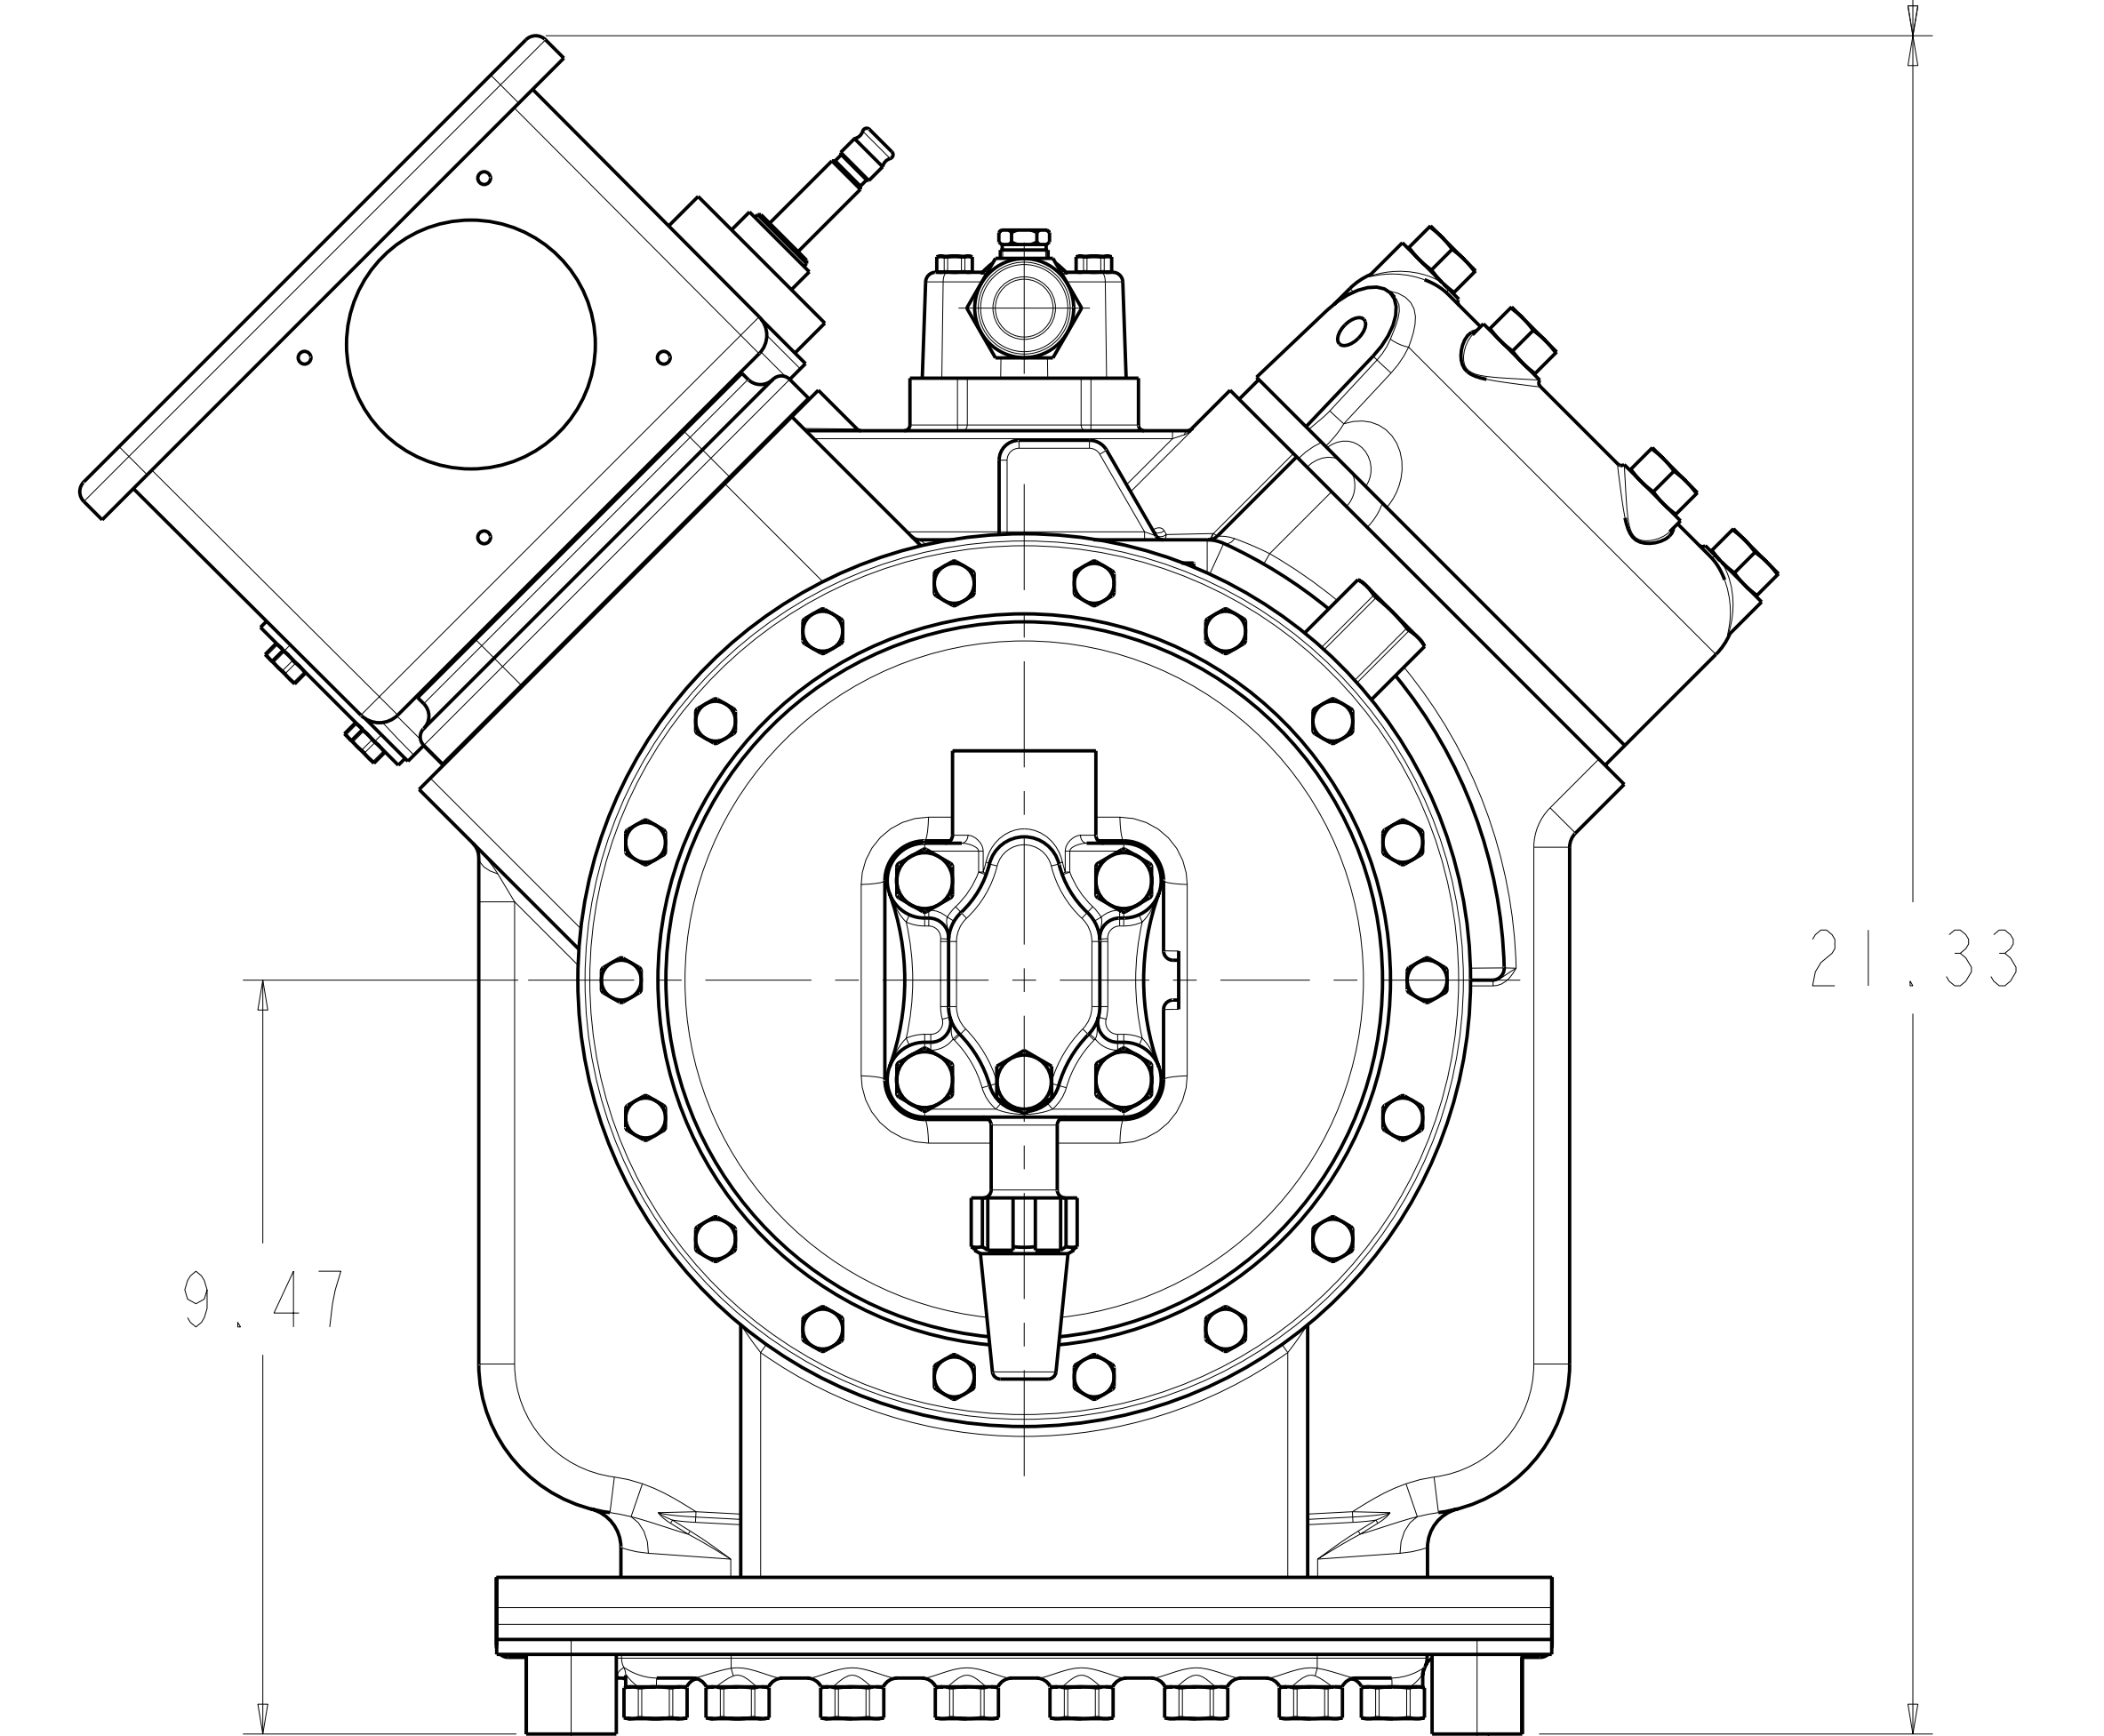

MODELS REPRESENTED	CFM	HP
06EA550	50.3	20

* ALL DIMENSIONS SHOWN IN INCHES

MAX HEIGHT SUMMARY TABLE

UNLOADER	HEAD FAN	MAX HEIGHT(INCHES)
NONE	NO	21.33
ELECTRIC	NO	21.33
PRESSURE	NO	21.37

* MAXIMUM HEIGHT SHOWN FOR VARIOUS COMPRESSOR CONFIGURATIONS

* SEE ABOVE TABLE FOR OTHER COMPRESSOR CONFIGURATION

SOLID MOUNT SPACER (4X)
30HR070-1071 AS SHOWN
SEE DETAIL ON SHEET 2

MODELS REPRESENTED	CFM	HP
06EA550	50.3	20

* ALL DIMENSIONS SHOWN IN INCHES

**BOTTOM VIEW
MOUNTING BOLT PATTERN**

SCALE 2.000

**SOLID MOUNT
30HR070 1071**

ELECTRICAL BOX

www.carrierscrewcompressors.com