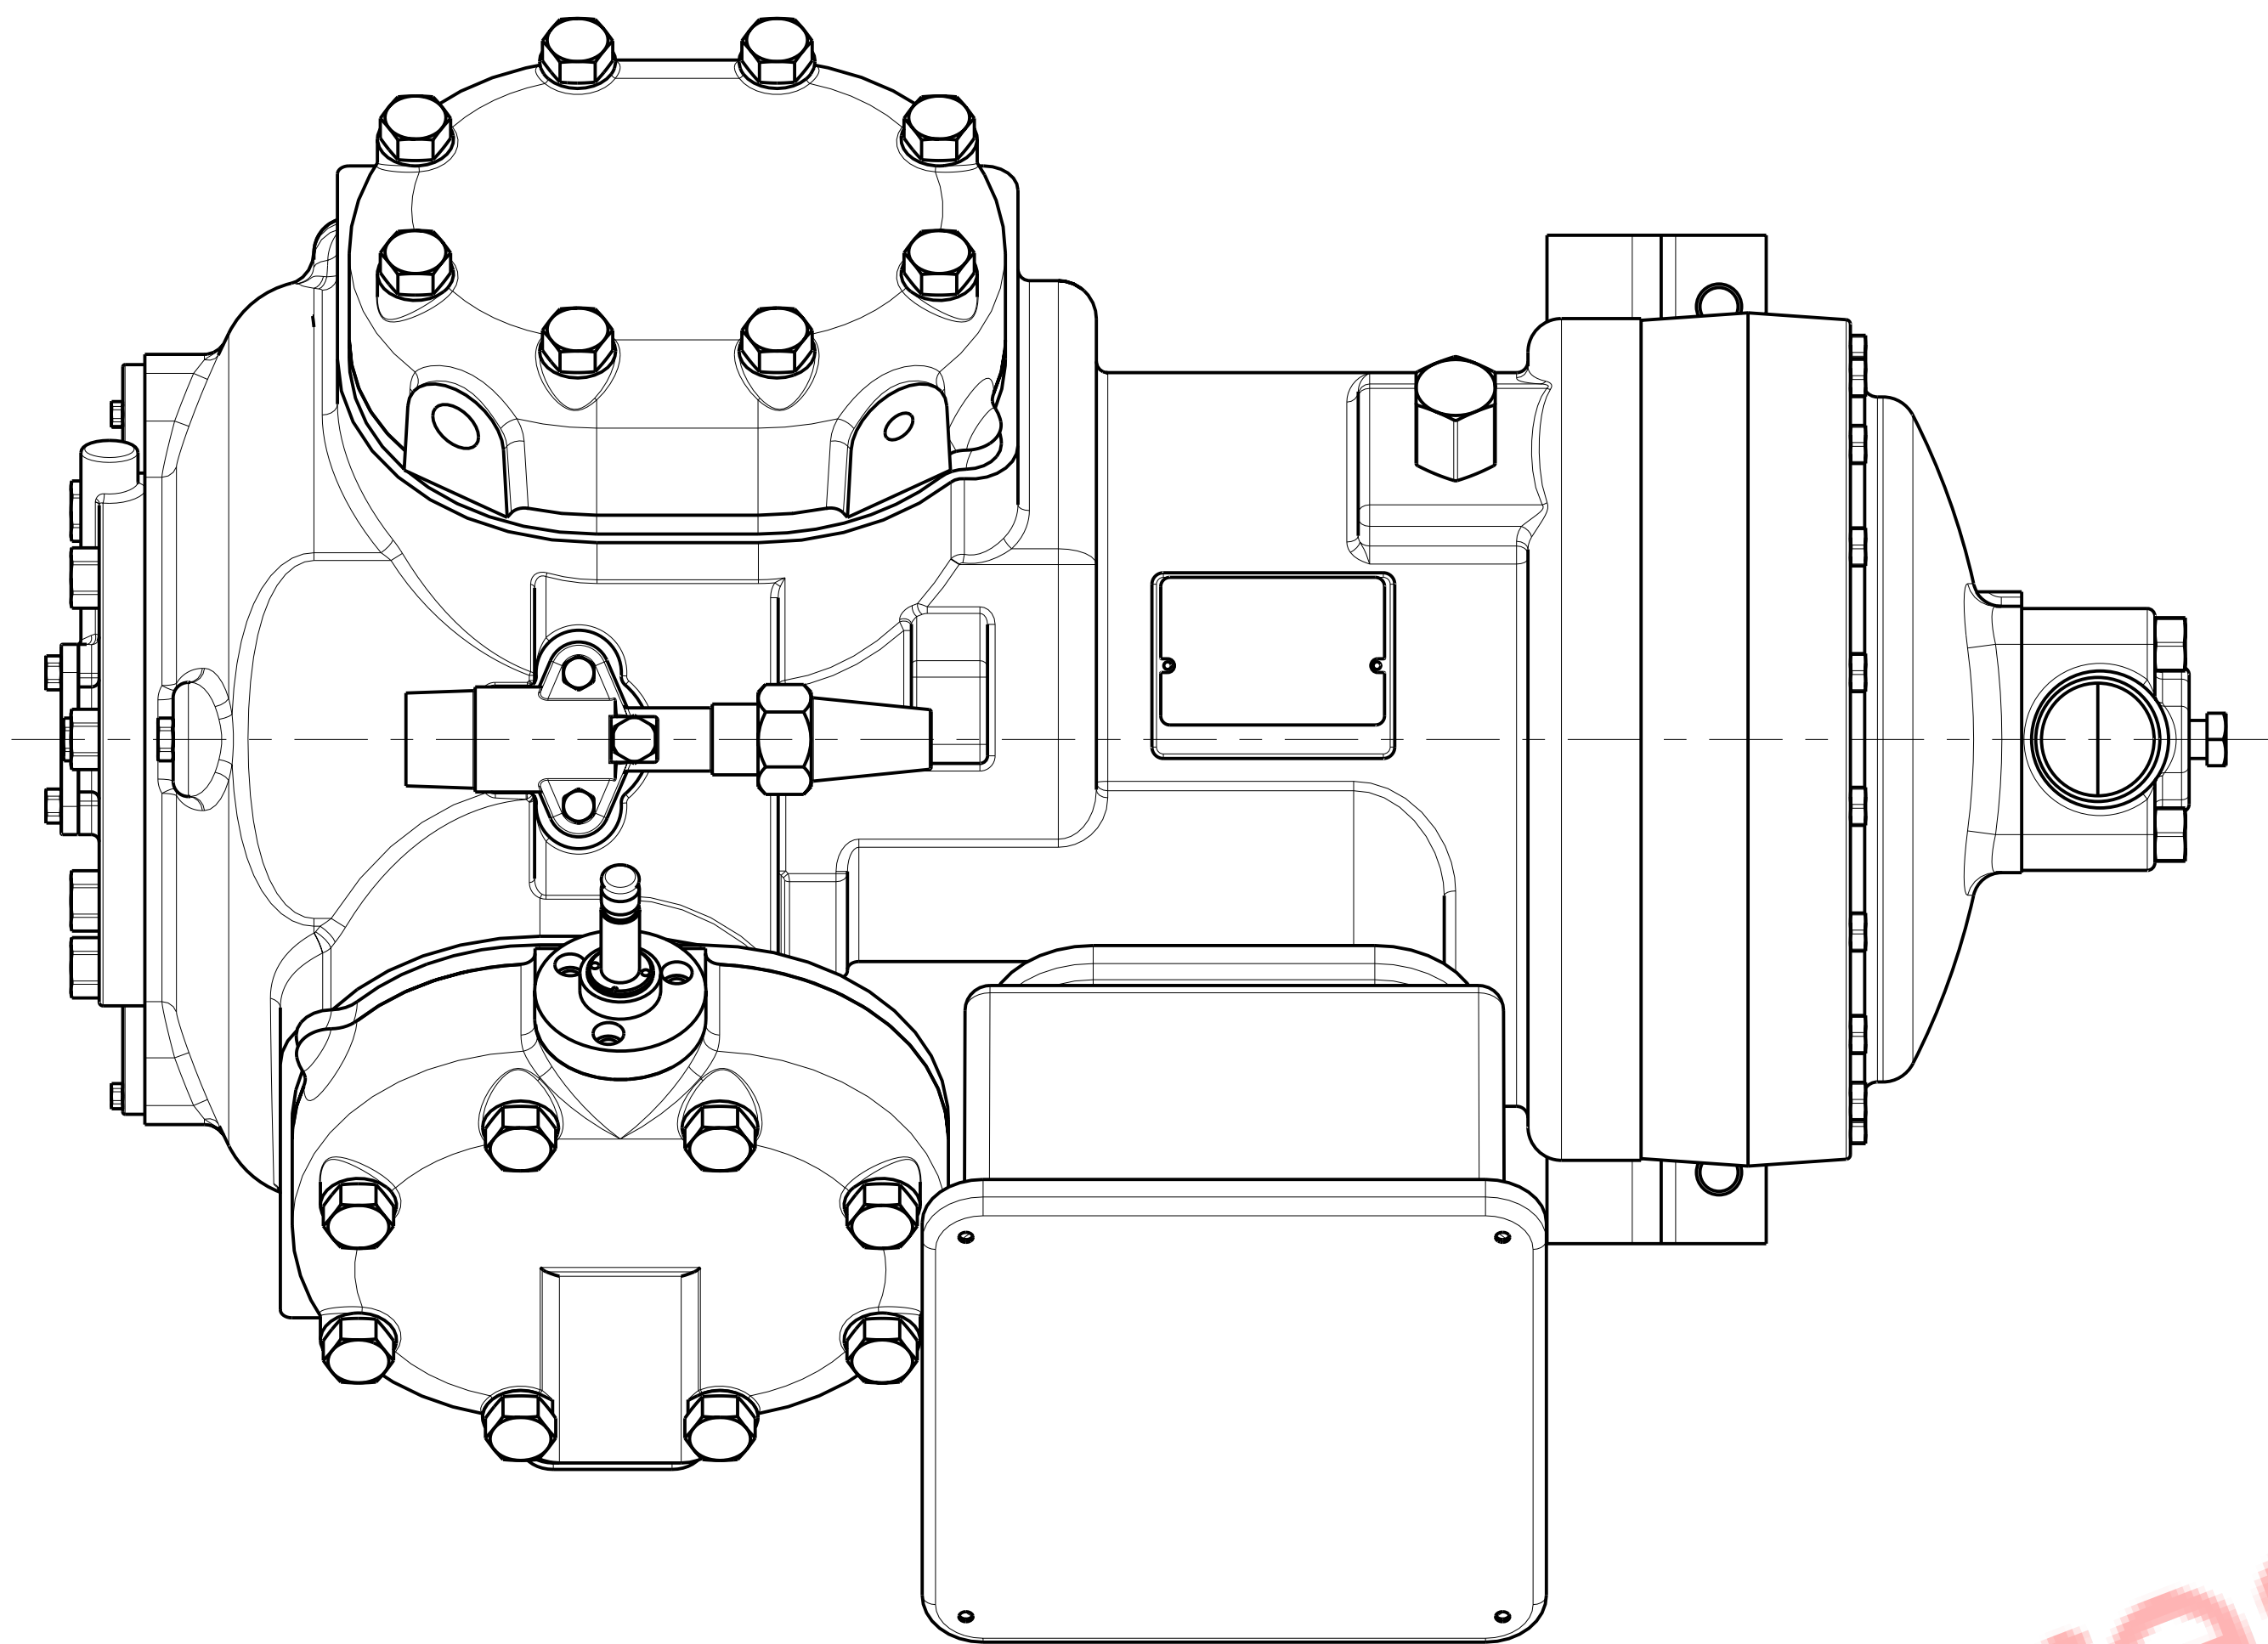

MODELS REPRESENTED	CFM	HP
06EA550	50.3	20

* ALL DIMENSIONS SHOWN IN INCHES

MAX HEIGHT SUMMARY TABLE

UNLOADER	HEAD FAN	MAX HEIGHT(INCHES)
NONE	NO	21.33
ELECTRIC	NO	21.33
PRESSURE	NO	21.37

* MAXIMUM HEIGHT SHOWN FOR VARIOUS COMPRESSOR CONFIGURATIONS

* SEE ABOVE TABLE FOR OTHER COMPRESSOR CONFIGURATION

SOLID MOUNT SPACER (4X)
30HR070-1071 AS SHOWN
SEE DETAIL ON SHEET 2

MODELS REPRESENTED	CFM	HP
06EA550	50.3	20

* ALL DIMENSIONS SHOWN IN INCHES

**BOTTOM VIEW
MOUNTING BOLT PATTERN**

SCALE 2.000

**SOLID MOUNT
30HR070 1071**

ELECTRICAL BOX

www.carrierscrewcompressors.com