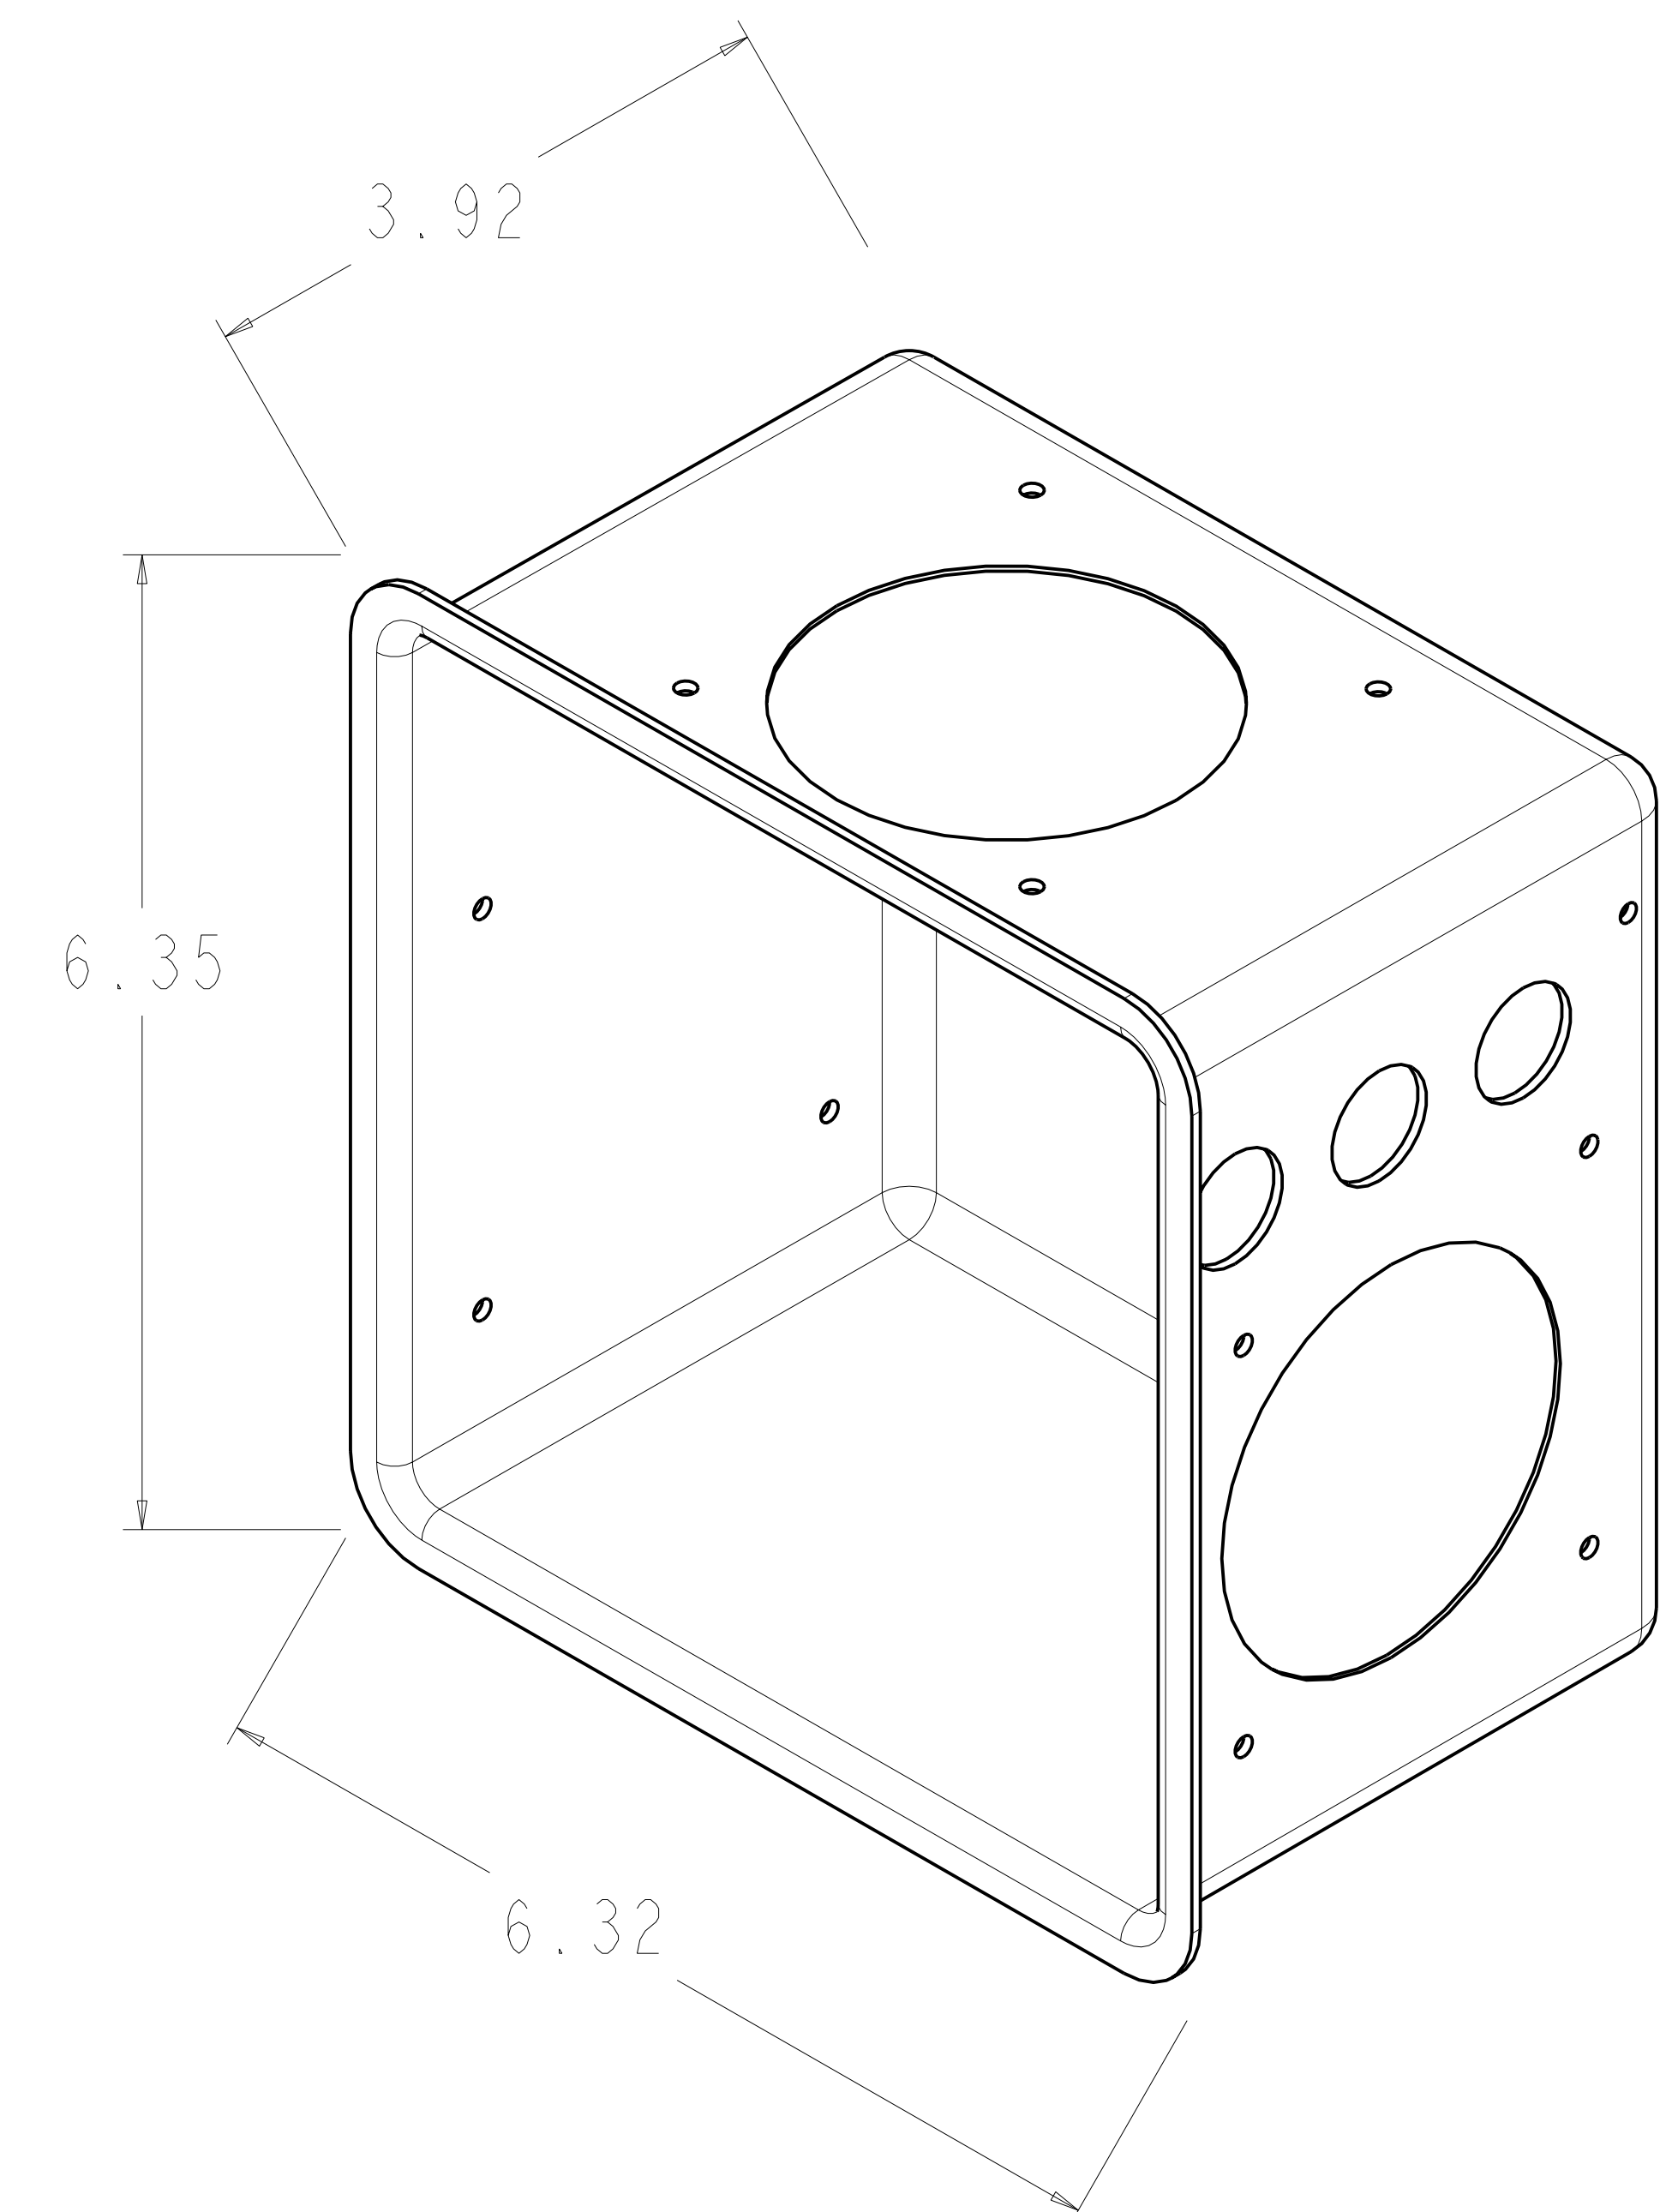

ELECTRICAL BOX

www.carrierscrewcompressors.com