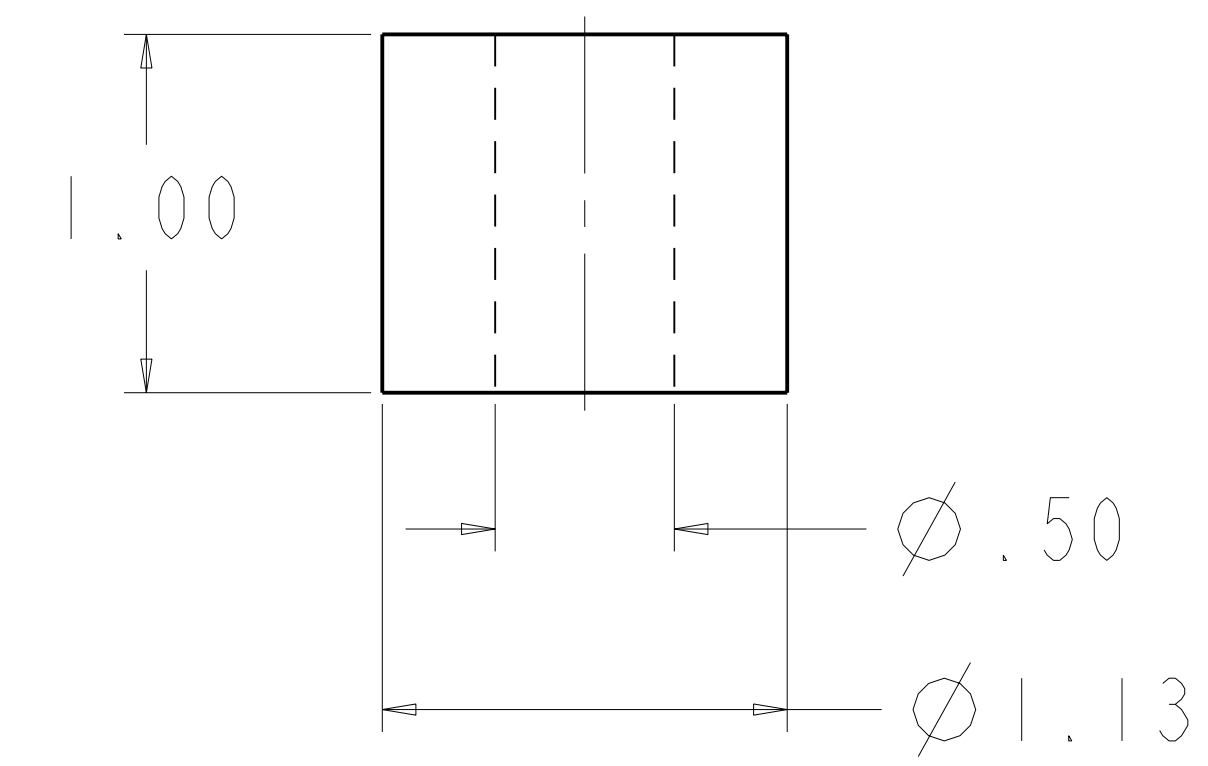

* SEE ABOVE TABLE FOR OTHER COMPRESSOR CONFIGURATION

SOLID MOUNT SPACER (4X)
30HR070-1071 AS SHOWN
SEE DETAIL ON SHEET 2

MODELS REPRESENTED	CFM	HP
06EA550	50.3	20

* ALL DIMENSIONS SHOWN IN INCHES

**BOTTOM VIEW
MOUNTING BOLT PATTERN**