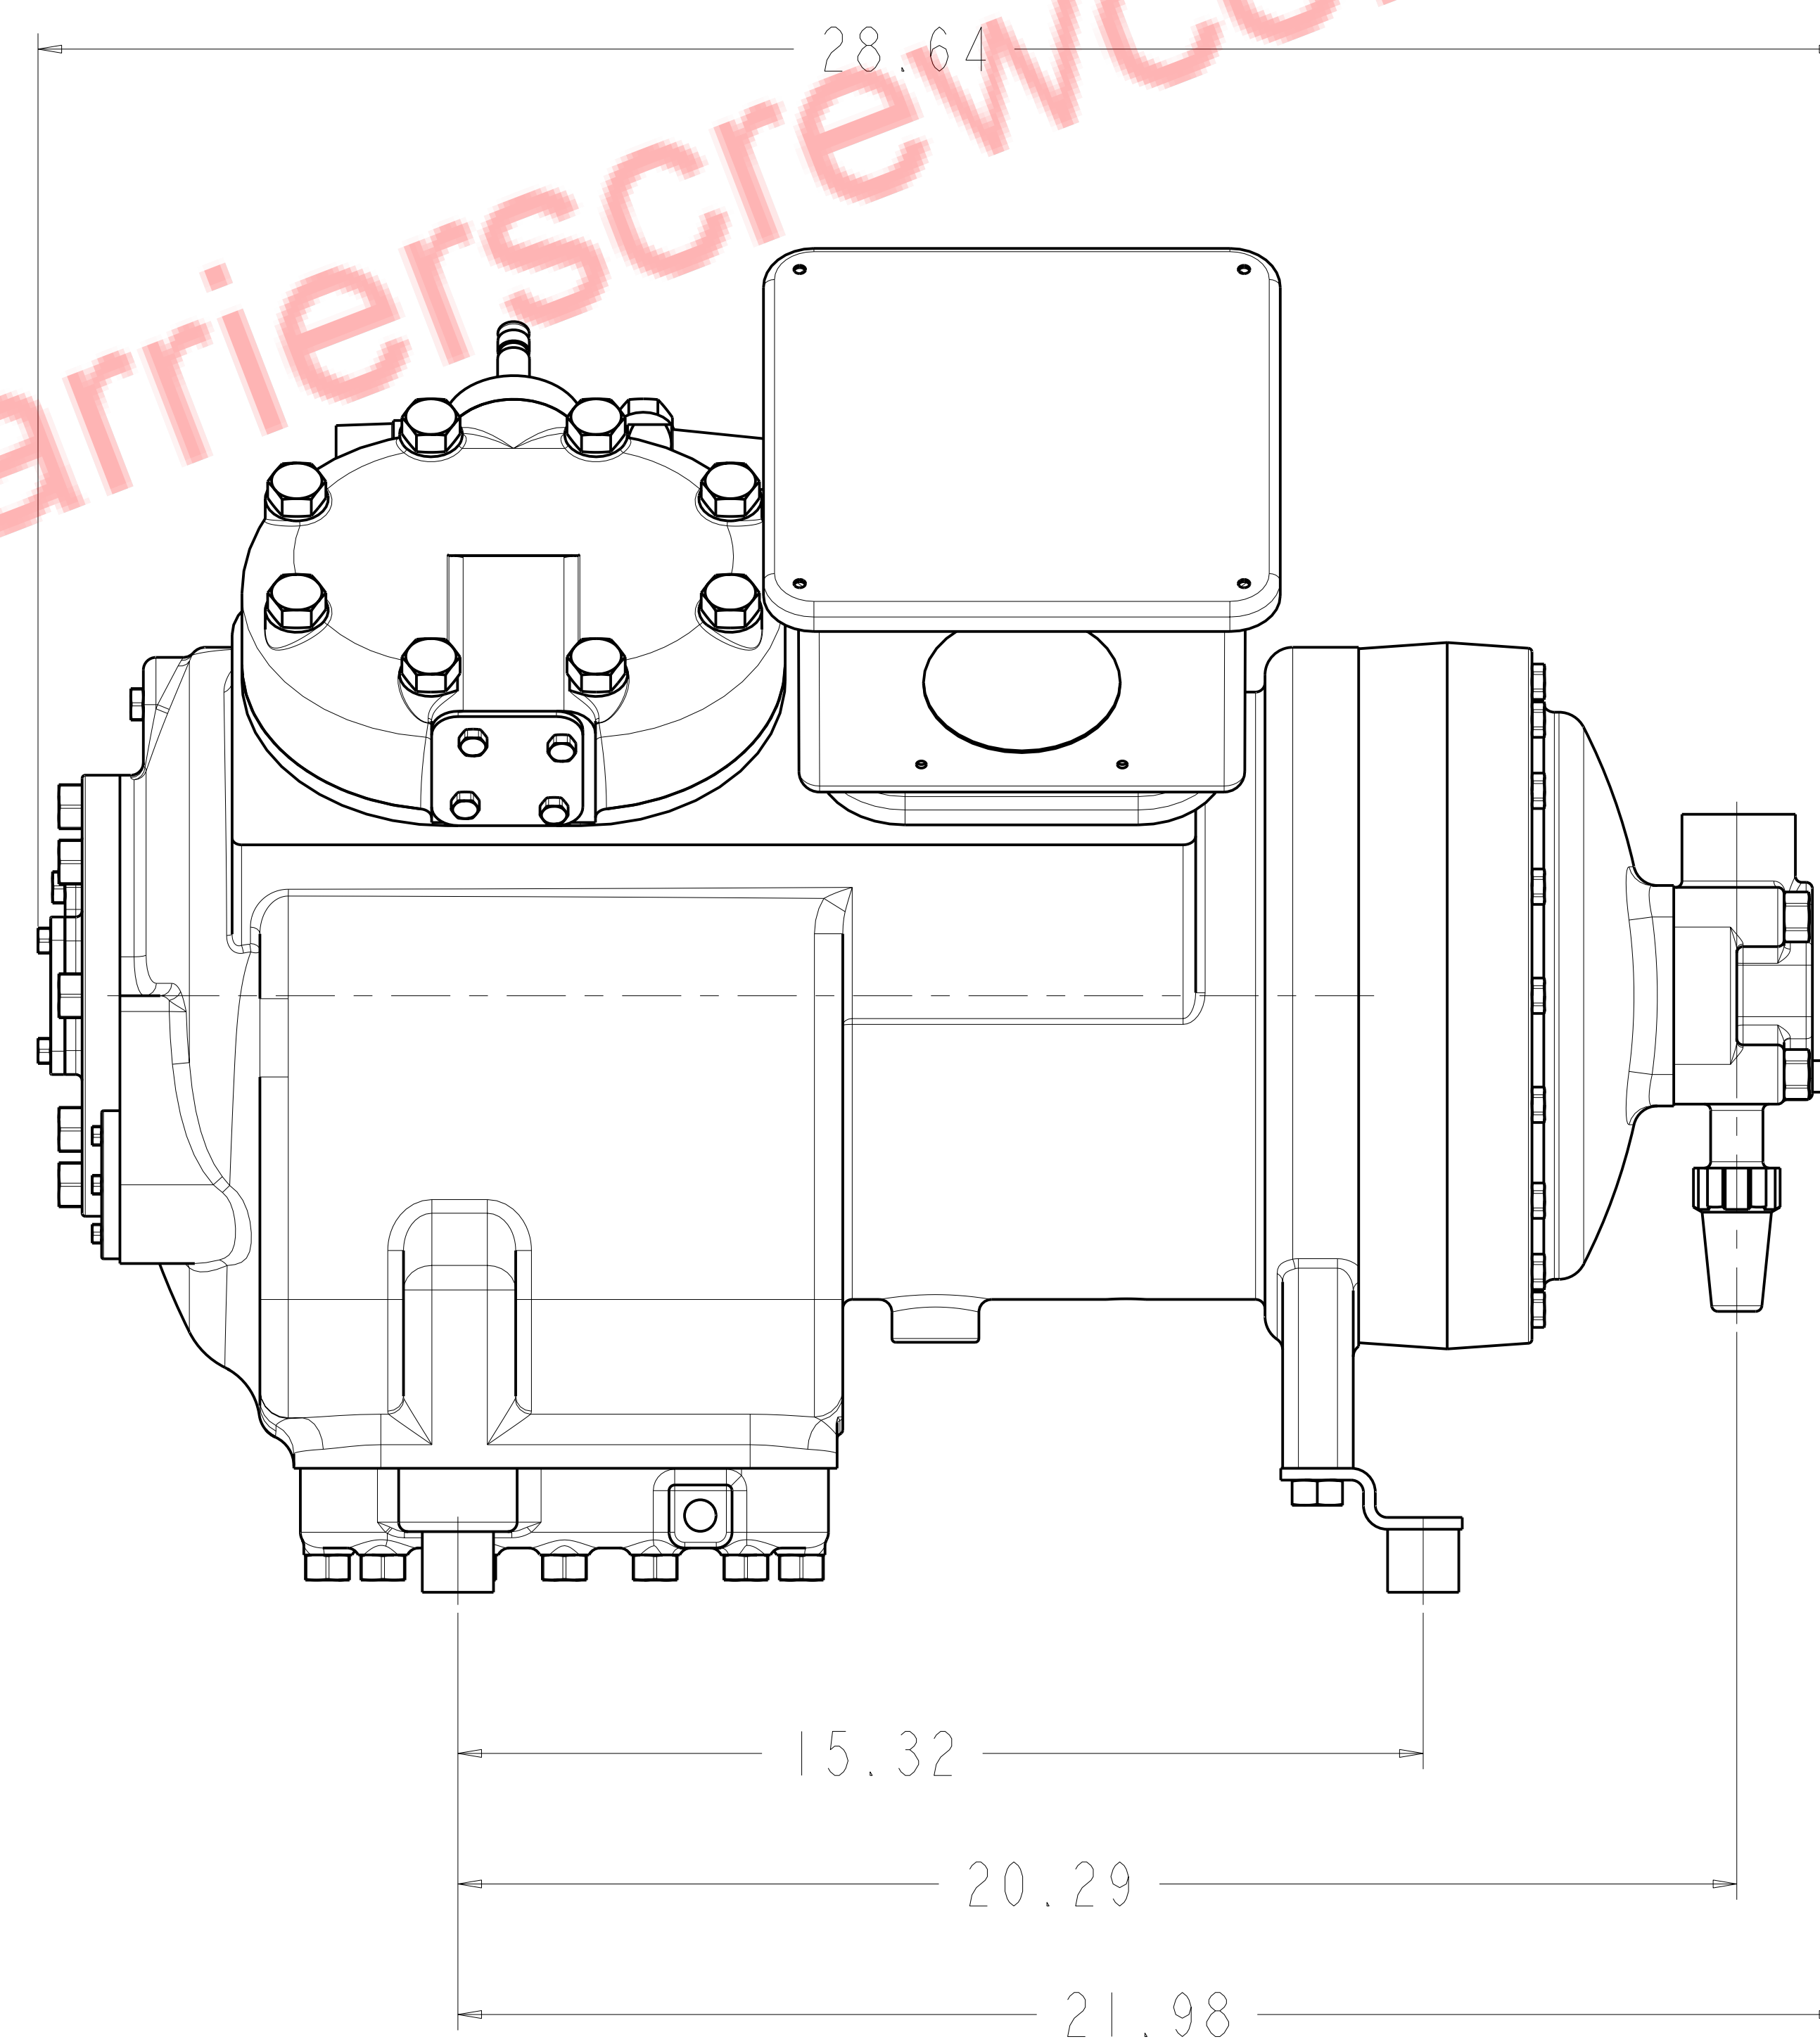

MODELS REPRESENTED	CFM	HP
06EA550	50.3	20

* ALL DIMENSIONS SHOWN IN INCHES

MAX HEIGHT SUMMARY TABLE

UNLOADER	HEAD FAN	MAX HEIGHT(INCHES)
NONE	NO	21.33
ELECTRIC	NO	21.33
PRESSURE	NO	21.37

* MAXIMUM HEIGHT SHOWN FOR VARIOUS COMPRESSOR CONFIGURATIONS

* SEE ABOVE TABLE FOR OTHER COMPRESSOR CONFIGURATION

SOLID MOUNT SPACER (4X)
30HR070-1071 AS SHOWN
SEE DETAIL ON SHEET 2

MODELS REPRESENTED	CFM	HP
06EA550	50.3	20

* ALL DIMENSIONS SHOWN IN INCHES

**BOTTOM VIEW
MOUNTING BOLT PATTERN**

SCALE 2.000

**SOLID MOUNT
30HR070 1071**

ELECTRICAL BOX

www.carrierscrewcompressors.com