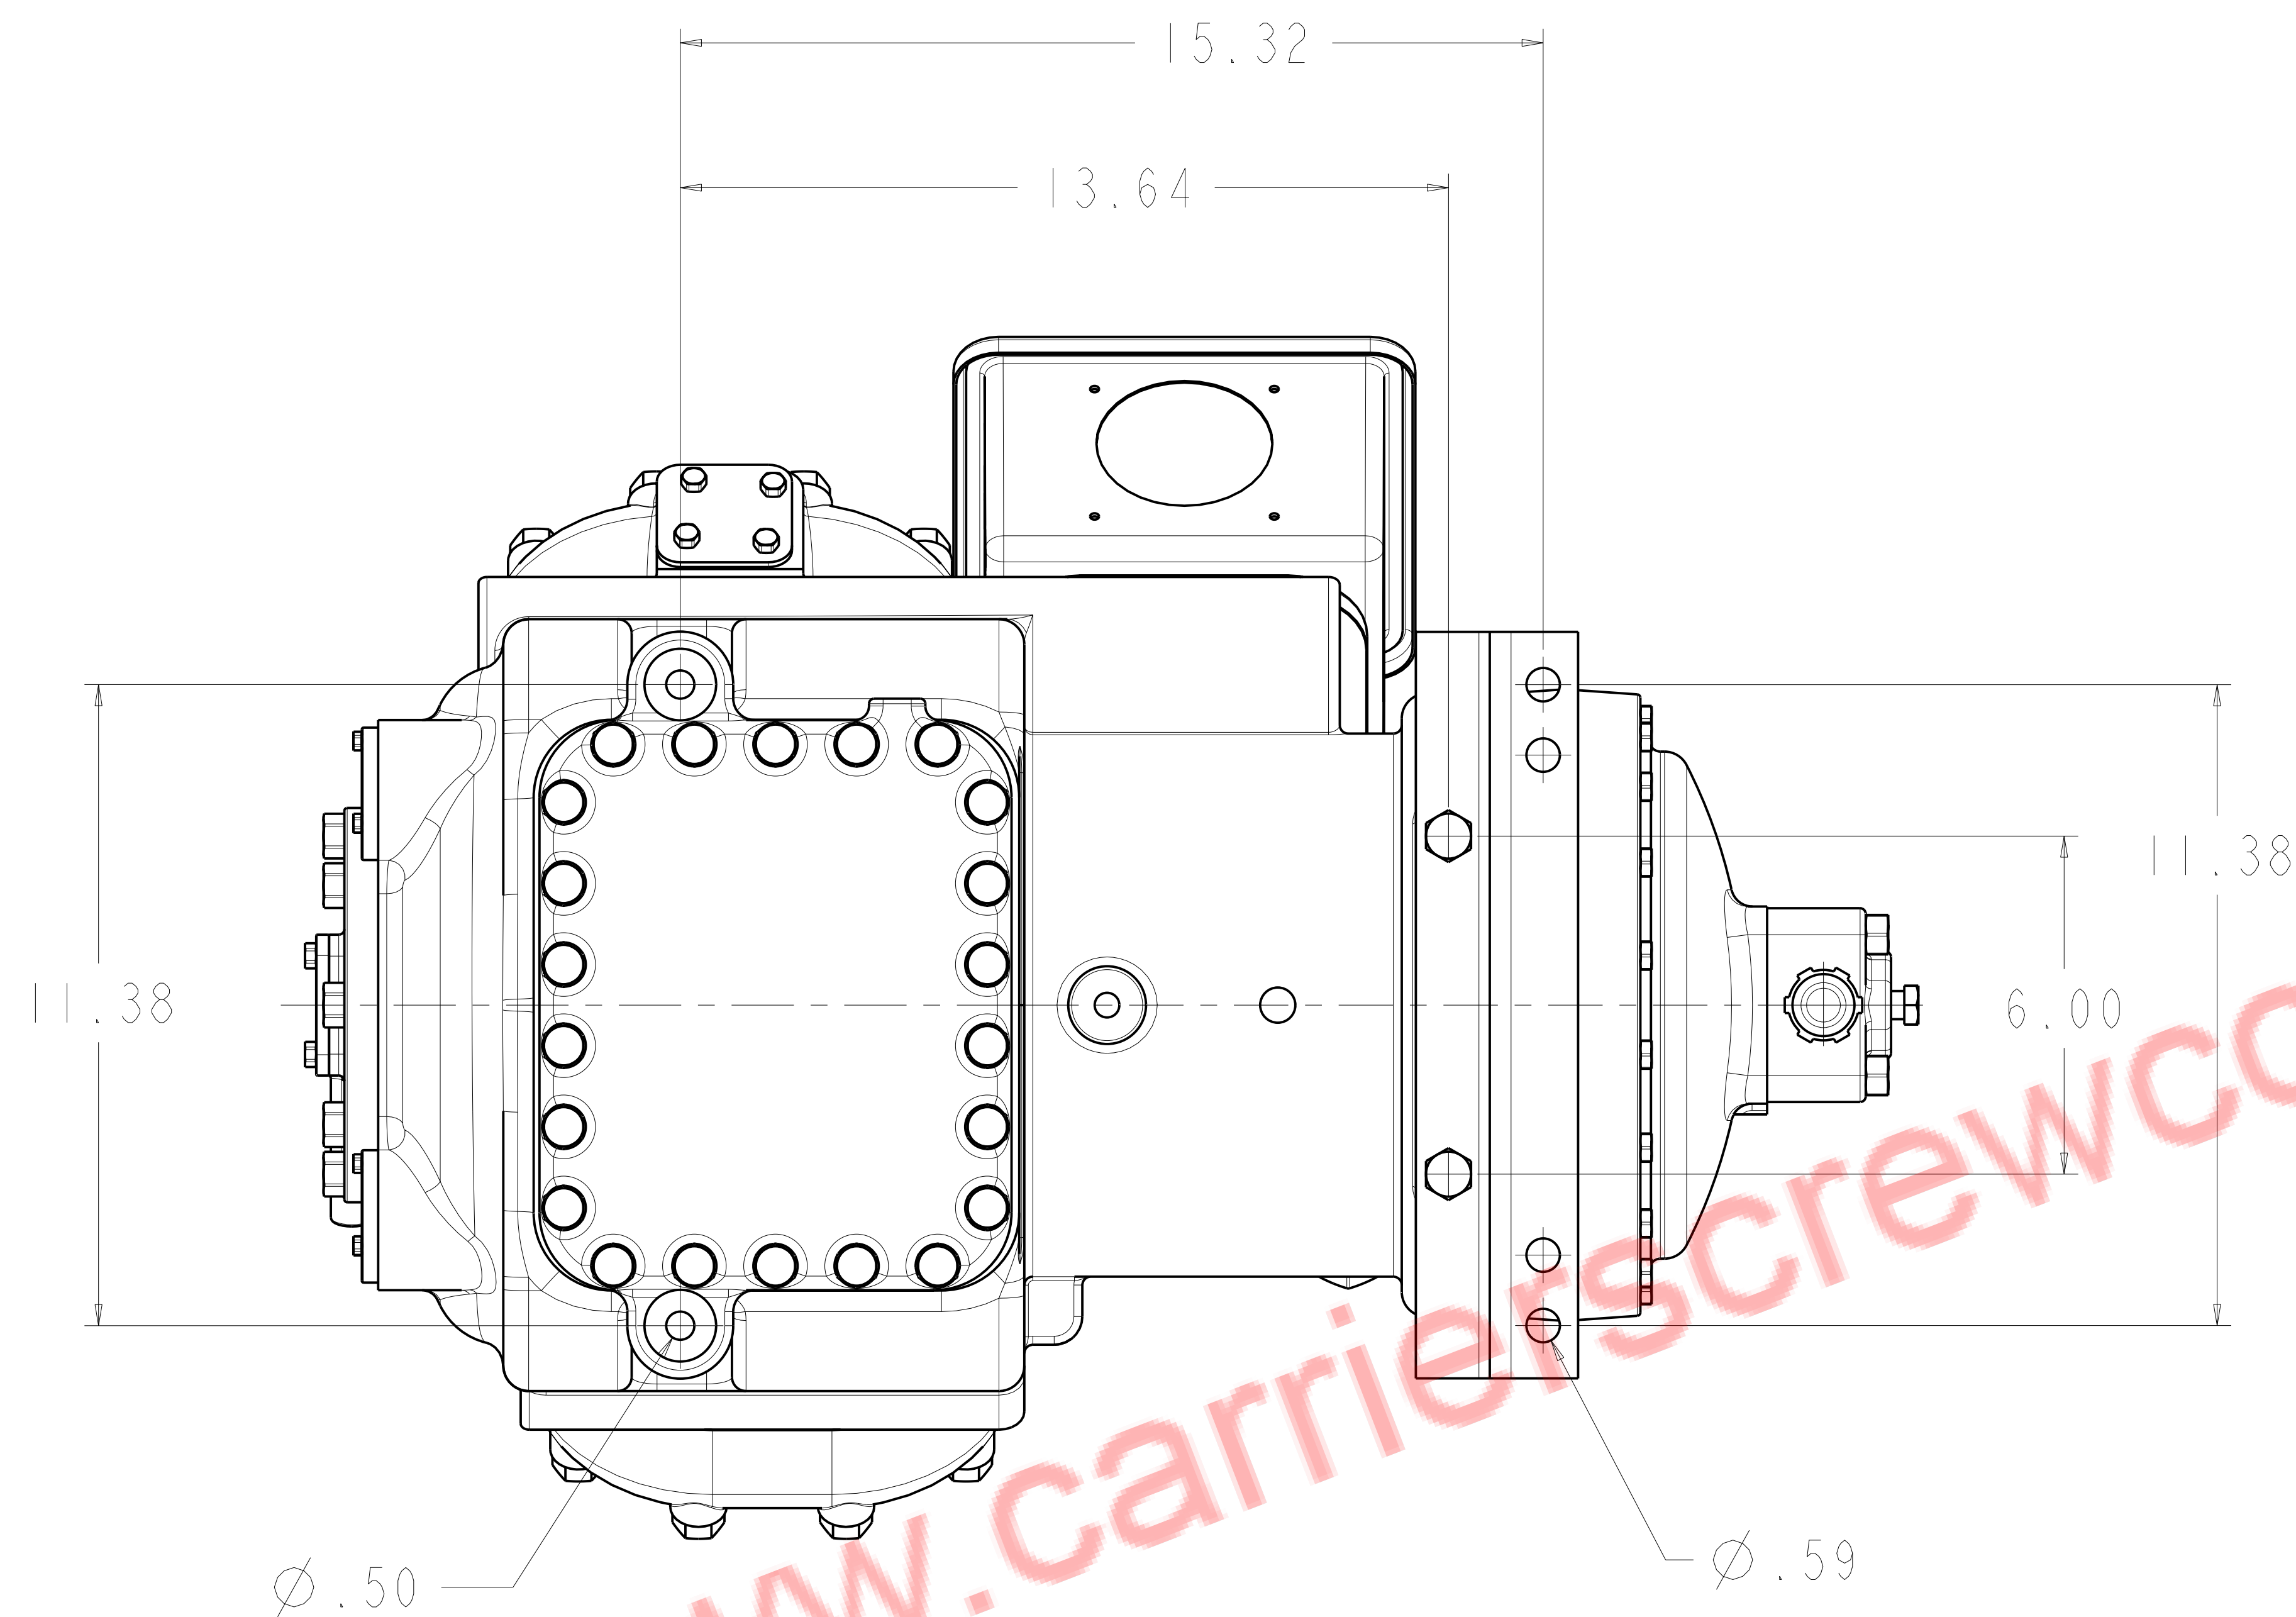

MODELS REPRESENTED	CFM	HP
06EA550	50.3	20

* ALL DIMENSIONS SHOWN IN INCHES

MAX HEIGHT SUMMARY TABLE

UNLOADER	HEAD FAN	MAX HEIGHT(INCHES)
NONE	NO	21.33
ELECTRIC	NO	21.33
PRESSURE	NO	21.37

* MAXIMUM HEIGHT SHOWN FOR VARIOUS COMPRESSOR CONFIGURATIONS

* SEE ABOVE TABLE FOR OTHER COMPRESSOR CONFIGURATION

SOLID MOUNT SPACER (4X)
30HR070-1071 AS SHOWN
SEE DETAIL ON SHEET 2

MODELS REPRESENTED	CFM	HP
06EA550	50.3	20

* ALL DIMENSIONS SHOWN IN INCHES

**BOTTOM VIEW
MOUNTING BOLT PATTERN**

SCALE 2.000

**SOLID MOUNT
30HR070 1071**

ELECTRICAL BOX

www.carrierscrewcompressors.com